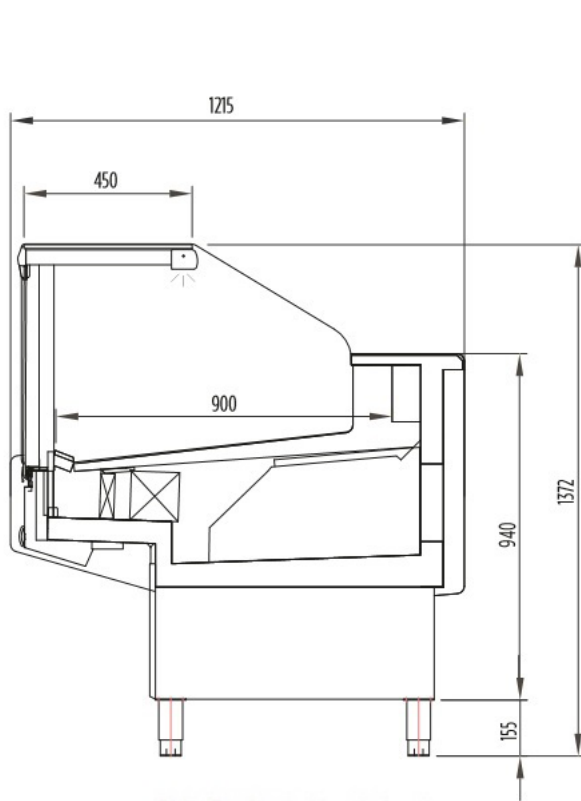

DD0090SG | Square Glass 90° Corner Delicatessen Display

Delicatessen Display

NEW

**DD0090SG
SQUARE GLASS
DELICATESSEN**

CUMULUS
BY BROMIC

DD0090SG | Square Glass 90° Corner Delicatessen Display

Delicatessen Display

SPECIFICATIONS

Part Number	3335614
Total Display Area	1.04m ²
Capacity	320 litres
Temperature Range	0 to +5°C
Max. Ambient Temperature	32°C
Gross Weight	286kg
Refrigerant	R404a
Refrigeration Power	1315W
Plug Supplied	1
Power Supply	10A
Internal Tray Width	815mm
Main Light	LED
Digital Temp. Controller	Yes
Feet and Castors	Yes
Rear Storage	No
Storage Door Types	N/A
Hydraulic Lift-up System	Yes
Colour	Silver
Removable Bays	Yes
Glass Type	Square Glass
Front Lifting Glass	Yes
Assembly Required	Yes
Warranty	1 Year
Warranty Service	Bromic Extra Care

DIMENSIONS

External (mm)	
Width	2202
Depth	1215
Height	1372

CUMULUS
BY BROMIC

All information is correct at the time of publication. BROMIC PTY Ltd reserve the right to alter specifications without notice.