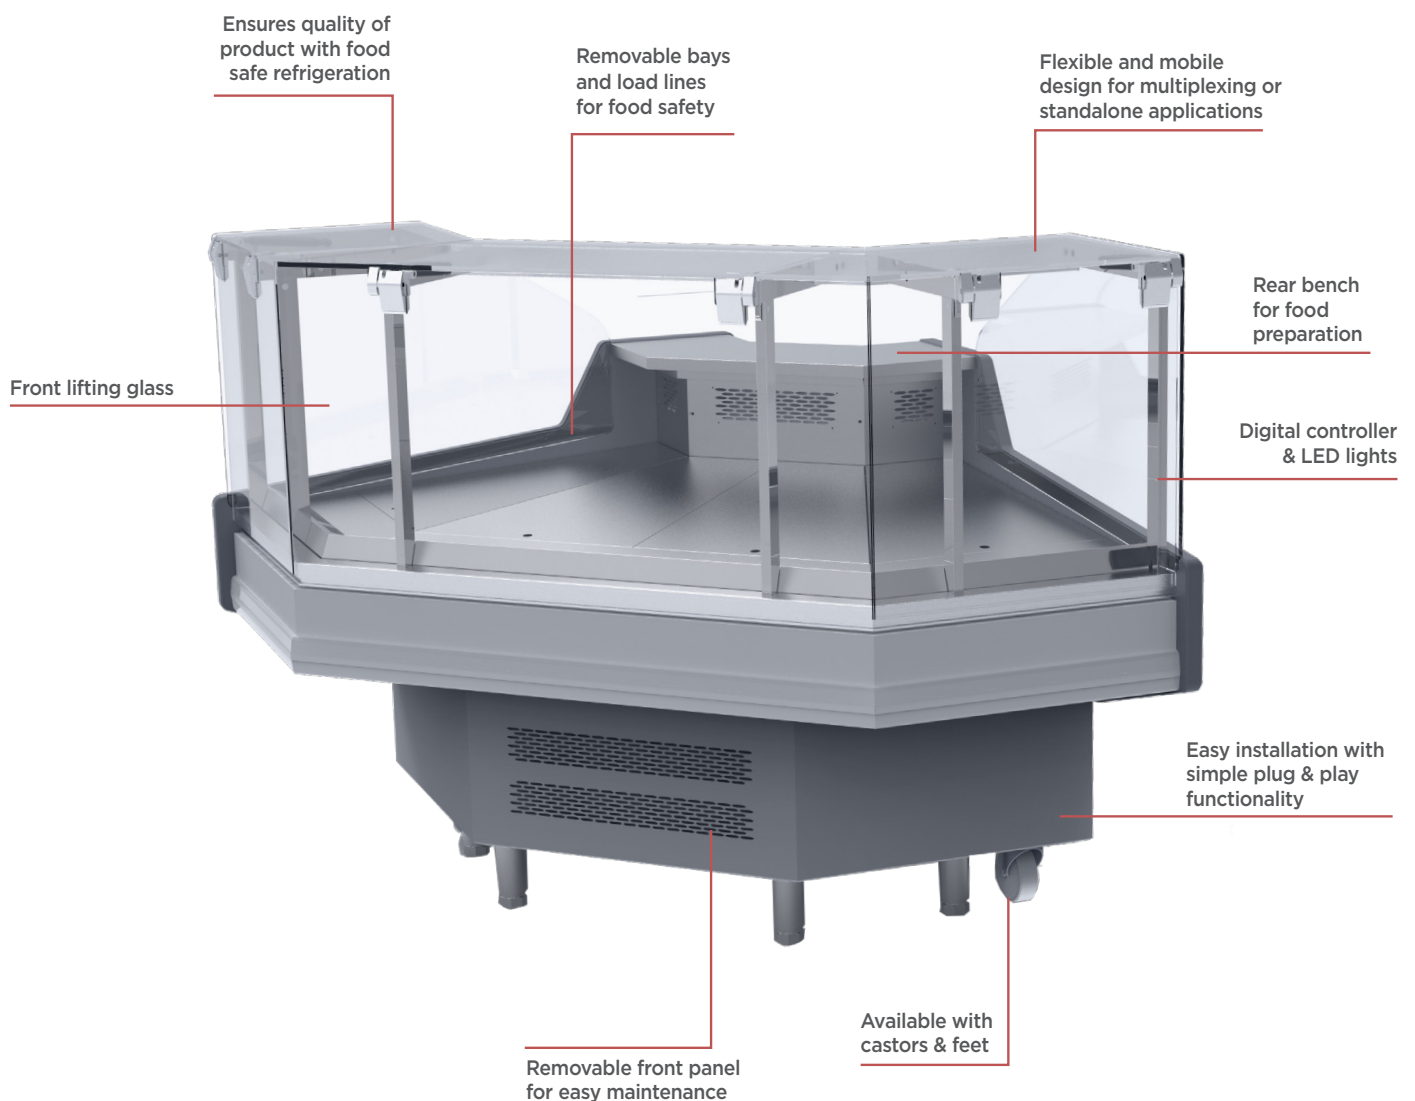

DD0090SG | Square Glass 90° Corner Delicatessen Display

Delicatessen Display

NEW

**DD0090SG
SQUARE GLASS
DELICATESSEN**

CUMULUS
BY BROMIC

DD0090SG | Square Glass 90° Corner Delicatessen Display

Delicatessen Display

SPECIFICATIONS

Part Number	3335614
Total Display Area	1.04m ²
Capacity	320 litres
Temperature Range	0 to +5°C
Max. Ambient Temperature	32°C
Gross Weight	286kg
Refrigerant	R404a
Refrigeration Power	1315W
Plug Supplied	1
Power Supply	10A
Internal Tray Width	815mm
Main Light	LED
Digital Temp. Controller	Yes
Feet and Castors	Yes
Rear Storage	No
Storage Door Types	N/A
Hydraulic Lift-up System	Yes
Colour	Silver
Removable Bays	Yes
Glass Type	Square Glass
Front Lifting Glass	Yes
Assembly Required	Yes
Warranty	1 Year
Warranty Service	Bromic Extra Care

DIMENSIONS

External (mm)	
Width	2202
Depth	1215
Height	1372

CUMULUS
BY BROMIC

All information is correct at the time of publication. BROMIC PTY Ltd reserve the right to alter specifications without notice.