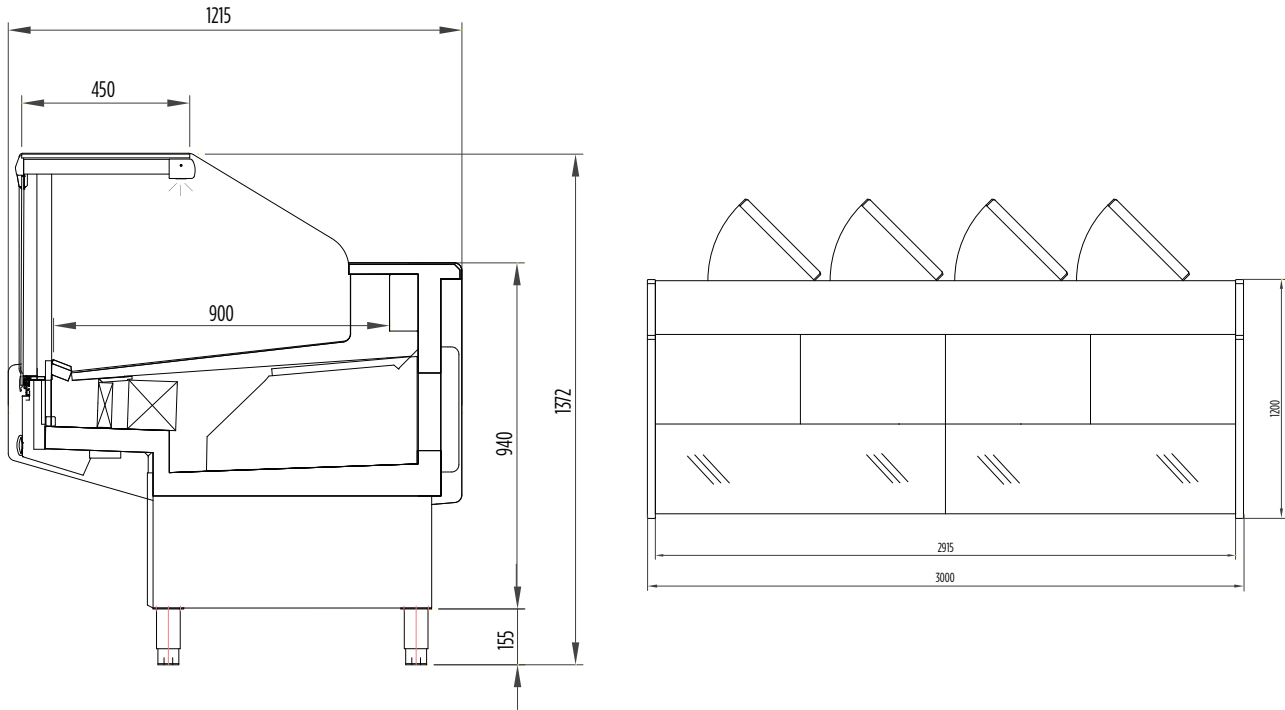

DD0300SG | 3000mm Square Glass Delicatessen Display

Delicatessen Display

NEW

**DD0300SG
SQUARE GLASS
DELICATESSEN**

CUMULUS
BY BROMIC

DD0300SG | 3000mm Square Glass Delicatessen Display

Delicatessen Display

SPECIFICATIONS

Part Number	3335613
Total Display Area	2.78m ²
Capacity	1014 litres
Temperature Range	0 to +5°C
Max. Ambient Temperature	32°C
Gross Weight	373kg
Refrigerant	R404a
Refrigeration Power	2617W
Plug Supplied	2
Power Supply	10A
Internal Tray Width	815mm
Main Light	LED
Digital Temp. Controller	Yes
Feet and Castors	Yes
Rear Storage	Yes
Storage Door Types	4 Rear Hinged
Hydraulic Lift-up System	Yes
Colour	Silver
Removable Bays	Yes
Glass Type	Square Glass
Front Lifting Glass	Yes
Assembly Required	Yes
Warranty	1 Year
Warranty Service	Bromic Extra Care

DIMENSIONS

External (mm)	
Width	3000
Depth	1215
Height	1372

All information is correct at the time of publication. BROMIC PTY Ltd reserve the right to alter specifications without notice.