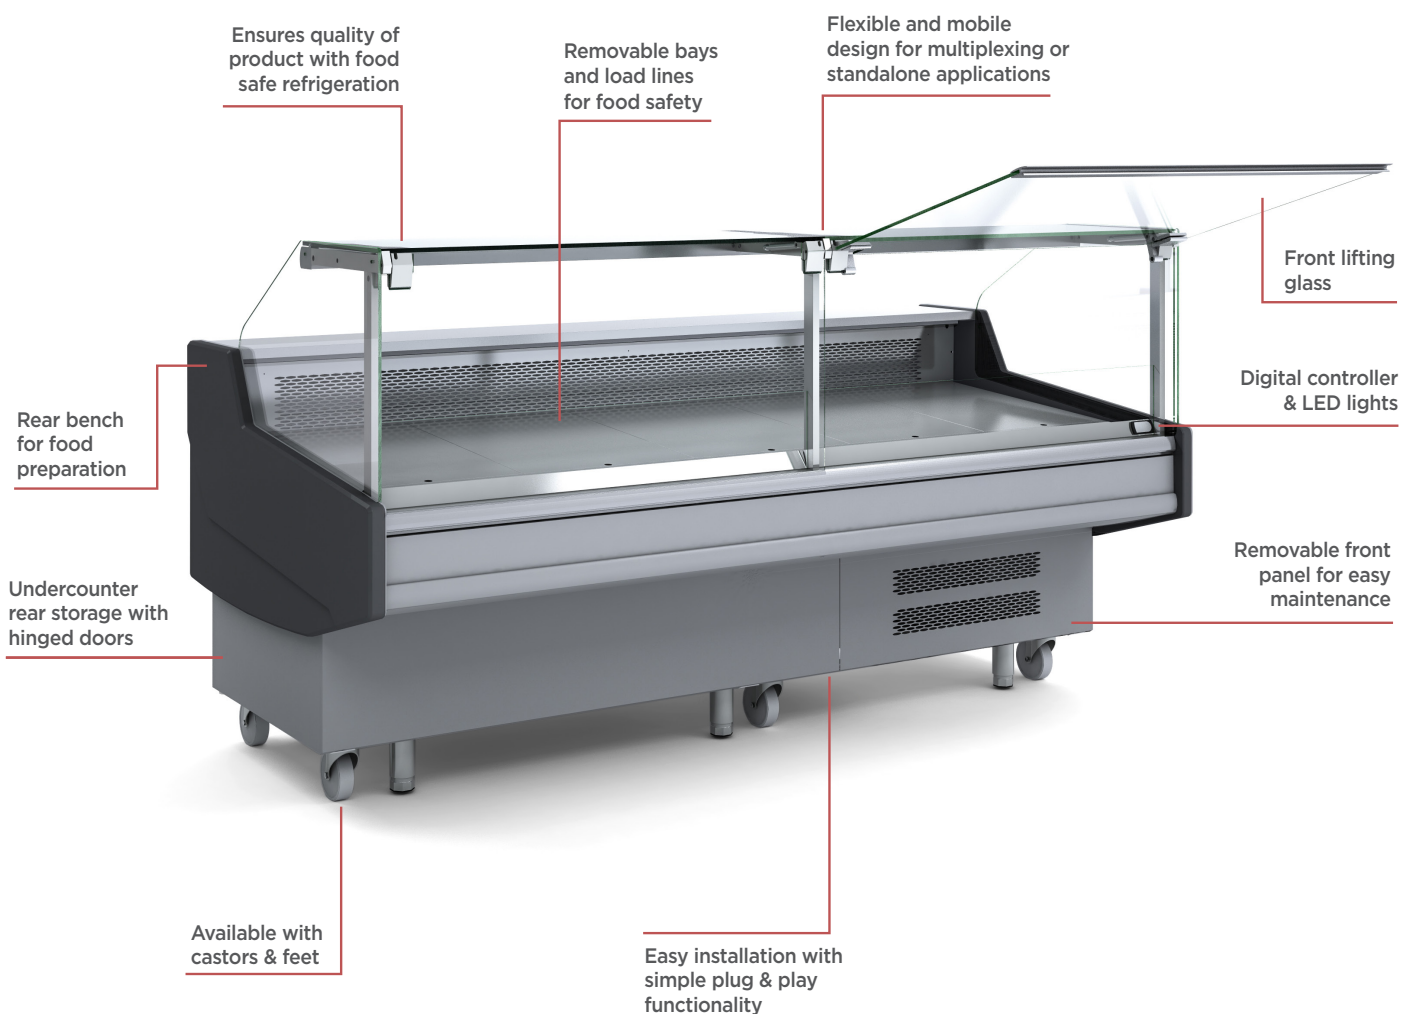

DD0300SG | 3000mm Square Glass Delicatessen Display

Delicatessen Display

NEW

**DD0300SG
SQUARE GLASS
DELICATESSEN**

CUMULUS
BY BROMIC

DD0300SG | 3000mm Square Glass Delicatessen Display

Delicatessen Display

SPECIFICATIONS

Part Number	3335613
Total Display Area	2.78m ²
Capacity	1014 litres
Temperature Range	0 to +5°C
Max. Ambient Temperature	32°C
Gross Weight	373kg
Refrigerant	R404a
Refrigeration Power	2617W
Plug Supplied	2
Power Supply	10A
Internal Tray Width	815mm
Main Light	LED
Digital Temp. Controller	Yes
Feet and Castors	Yes
Rear Storage	Yes
Storage Door Types	4 Rear Hinged
Hydraulic Lift-up System	Yes
Colour	Silver
Removable Bays	Yes
Glass Type	Square Glass
Front Lifting Glass	Yes
Assembly Required	Yes
Warranty	1 Year
Warranty Service	Bromic Extra Care

DIMENSIONS

External (mm)	
Width	3000
Depth	1215
Height	1372

All information is correct at the time of publication. BROMIC PTY Ltd reserve the right to alter specifications without notice.