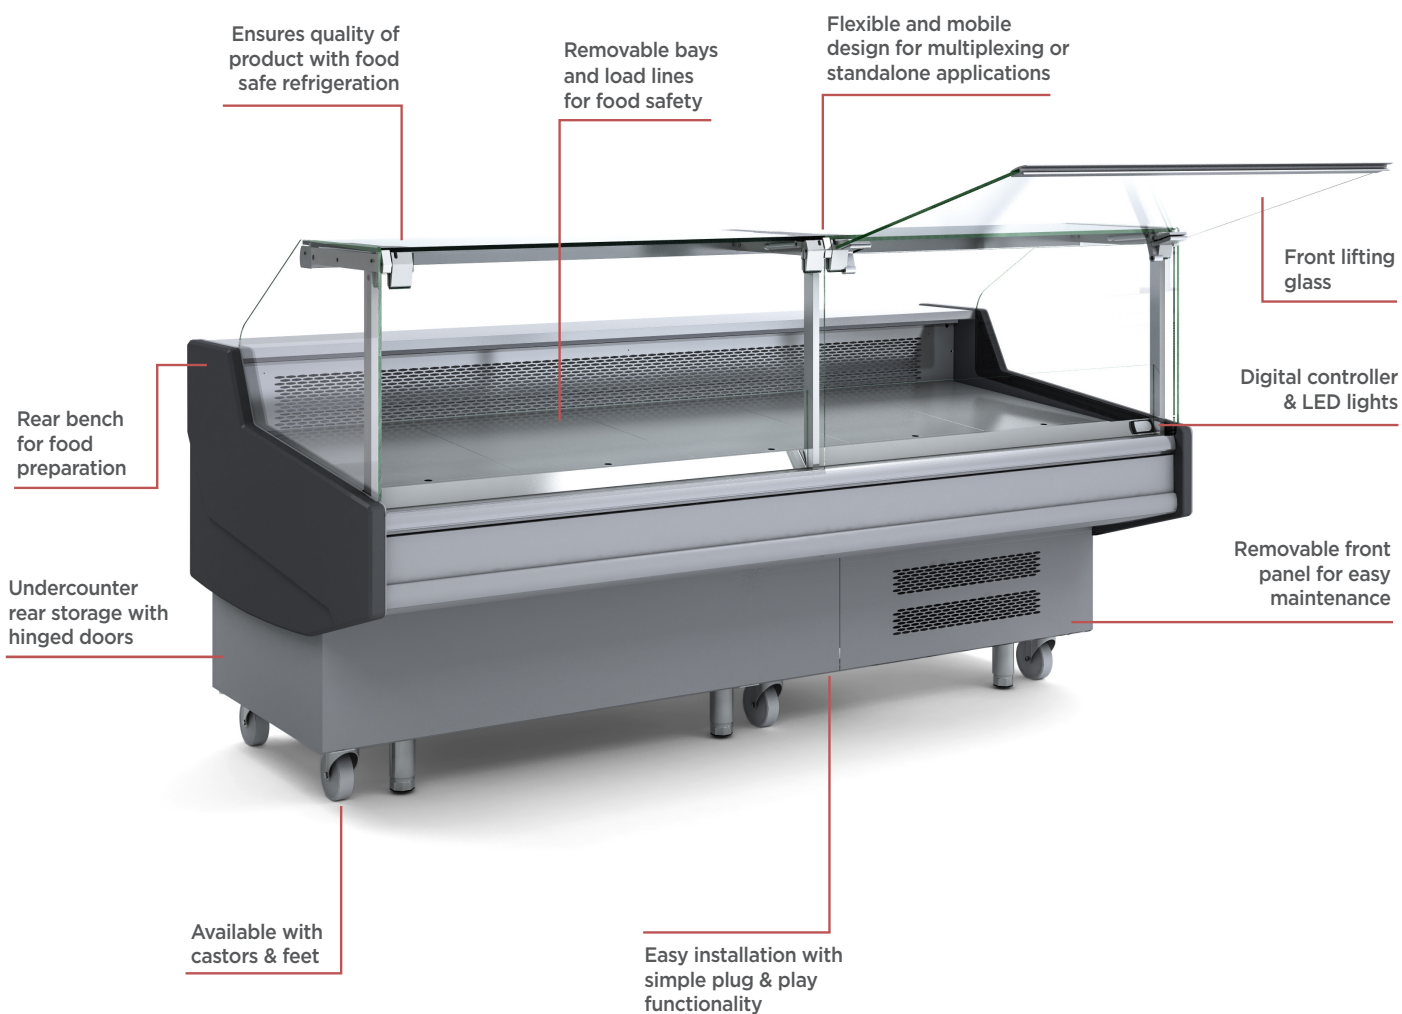

DD0250SG | 2500mm Square Glass Delicatessen Display

Delicatessen Display

NEW

**DD0250SG
SQUARE GLASS
DELICATESSEN**

CUMULUS
BY BROMIC

DD0250SG | 2500mm Square Glass Delicatessen Display

Delicatessen Display

SPECIFICATIONS

Part Number	3335612
Total Display Area	2.34m ²
Capacity	850 litres
Temperature Range	0 to +5°C
Max. Ambient Temperature	32°C
Gross Weight	270kg
Refrigerant	R404a
Refrigeration Power	2617W
Plug Supplied	2
Power Supply	10A
Internal Tray Width	815mm
Main Light	LED
Digital Temp. Controller	Yes
Feet and Castors	Yes
Rear Storage	Yes
Storage Door Types	4 Rear Hinged
Hydraulic Lift-up System	Yes
Colour	Silver
Removable Bays	Yes
Glass Type	Square Glass
Front Lifting Glass	Yes
Assembly Required	Yes
Warranty	1 Year
Warranty Service	Bromic Extra Care

DIMENSIONS

External (mm)	
Width	2500
Depth	1215
Height	1372

All information is correct at the time of publication. BROMIC PTY Ltd reserve the right to alter specifications without notice.