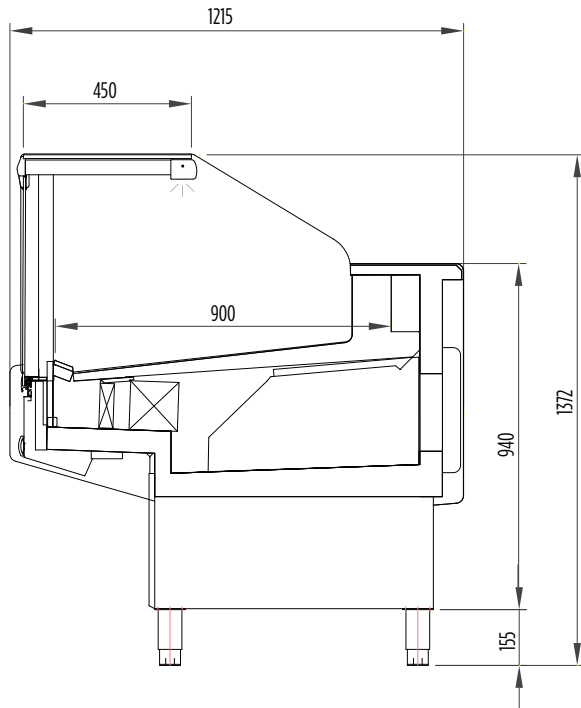

## DD0200SG | 2000mm Square Glass Delicatessen Display

#### SPECIFICATIONS

Part Number	3335610
Total Display Area	1.88m <sup>2</sup>
Capacity	675 litres
Temperature Range	0 to +5°C
Max. Ambient Temperature	32°C
Gross Weight	235kg
Refrigerant	R404a
Refrigeration Power	1497W
Plug Supplied	1
Power Supply	10A
Internal Tray Width	815mm
Main Light	LED
Digital Temp. Controller	Yes
Feet and Castors	Yes
Rear Storage	Yes
Storage Door Types	3 Rear Hinged
Hydraulic Lift-up System	Yes
Colour	Silver
Removable Bays	Yes
Glass Type	Square Glass
Front Lifting Glass	Yes
Assembly Required	Yes
Warranty	1 Year
Warranty Service	Bromic Extra Care

#### DIMENSIONS

External (mm)	
Width	2000
Depth	1215
Height	1372

All information is correct at the time of publication. BROMIC PTY Ltd reserve the right to alter specifications without notice.