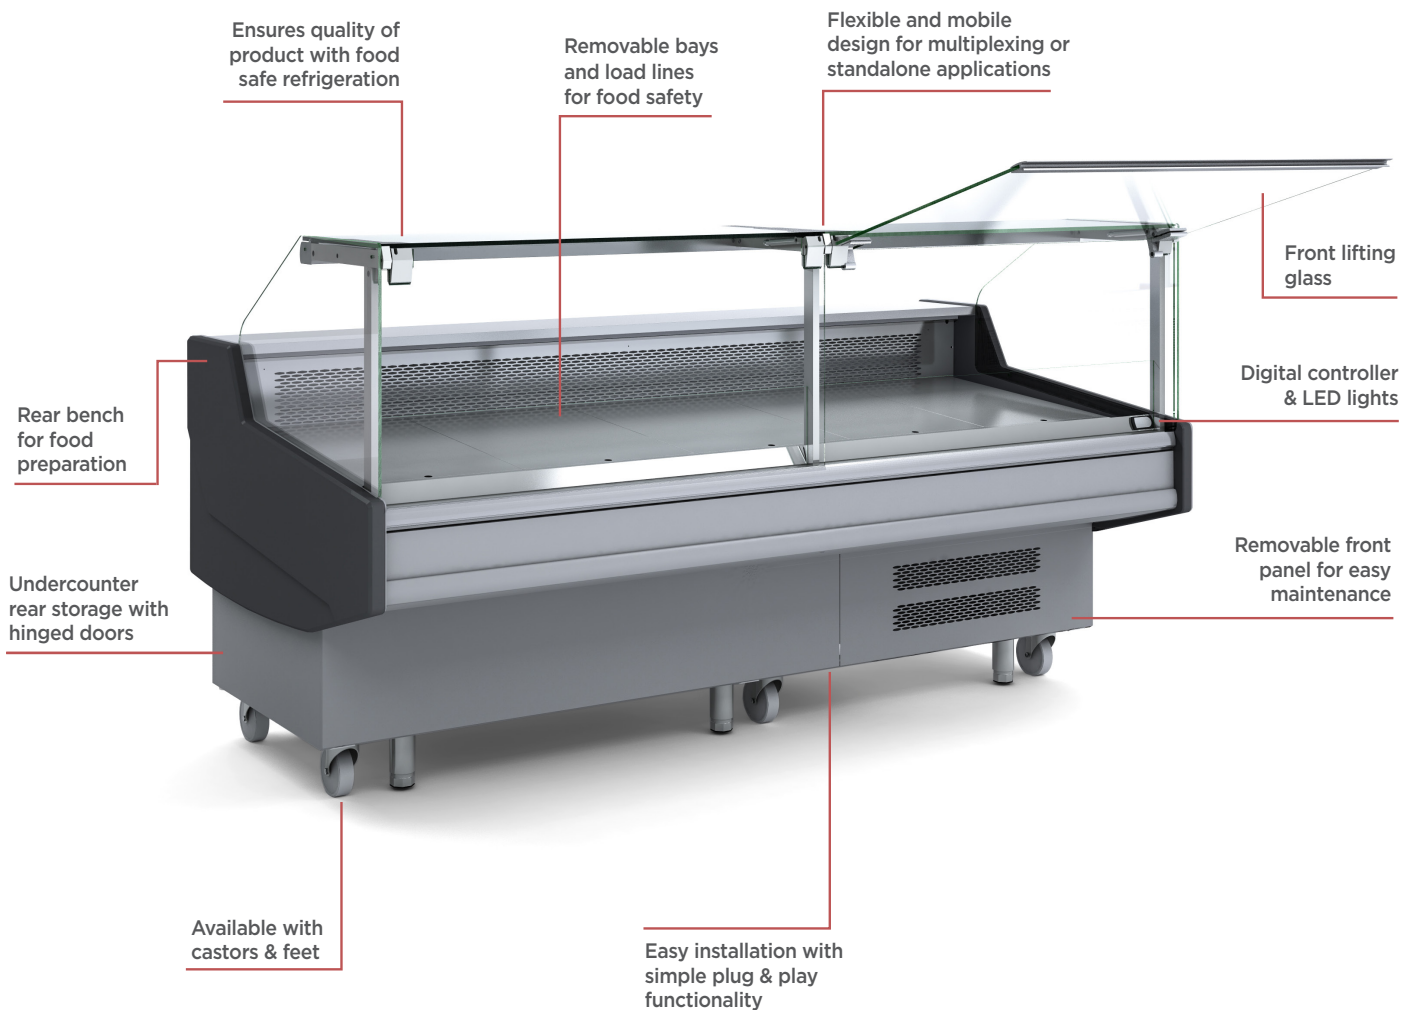

## DD0200SG | 2000mm Square Glass Delicatessen Display

### Delicatessen Display

**NEW**

**DD0200SG  
SQUARE GLASS  
DELICATESSEN**

**CUMULUS**  
BY BROMIC

#### SPECIFICATIONS

Part Number	3335610
Total Display Area	1.88m <sup>2</sup>
Capacity	675 litres
Temperature Range	0 to +5°C
Max. Ambient Temperature	32°C
Gross Weight	235kg
Refrigerant	R404a
Refrigeration Power	1497W
Plug Supplied	1
Power Supply	10A
Internal Tray Width	815mm
Main Light	LED
Digital Temp. Controller	Yes
Feet and Castors	Yes
Rear Storage	Yes
Storage Door Types	3 Rear Hinged
Hydraulic Lift-up System	Yes
Colour	Silver
Removable Bays	Yes
Glass Type	Square Glass
Front Lifting Glass	Yes
Assembly Required	Yes
Warranty	1 Year
Warranty Service	Bromic Extra Care