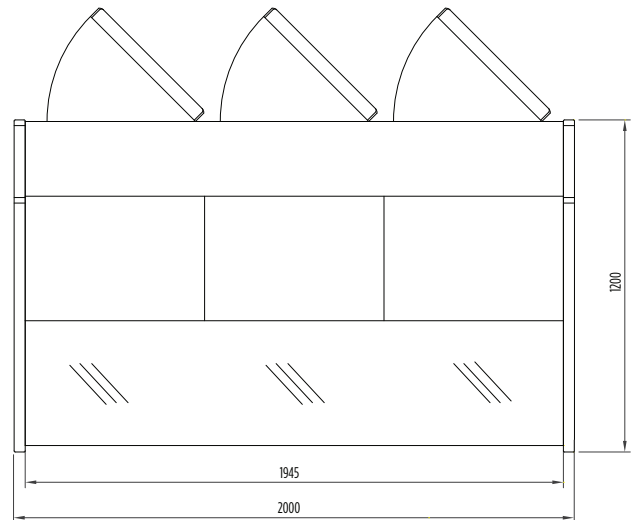

## DD0200SG | 2000mm Square Glass Delicatessen Display

#### SPECIFICATIONS

Part Number	3335610
Total Display Area	1.88m <sup>2</sup>
Capacity	675 litres
Temperature Range	0 to +5°C
Max. Ambient Temperature	32°C
Gross Weight	235kg
Refrigerant	R404a
Refrigeration Power	1497W
Plug Supplied	1
Power Supply	10A
Internal Tray Width	815mm
Main Light	LED
Digital Temp. Controller	Yes
Feet and Castors	Yes
Rear Storage	Yes
Storage Door Types	3 Rear Hinged
Hydraulic Lift-up System	Yes
Colour	Silver
Removable Bays	Yes
Glass Type	Square Glass
Front Lifting Glass	Yes
Assembly Required	Yes
Warranty	1 Year
Warranty Service	Bromic Extra Care

#### DIMENSIONS

External (mm)	
Width	2000
Depth	1215
Height	1372

All information is correct at the time of publication. BROMIC PTY Ltd reserve the right to alter specifications without notice.