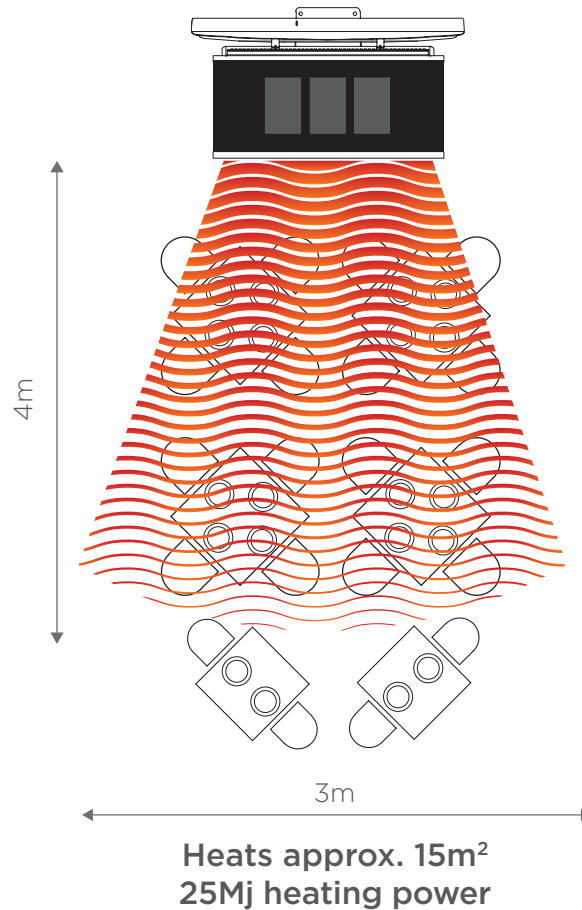

## PLATINUM SMART-HEAT™ GAS 300 SERIES

\* Heat area dependent on ambient temperature and wind. Optimum conditions experienced at approx 15.5°C and in a low wind covered environment. Table layout indicative only.